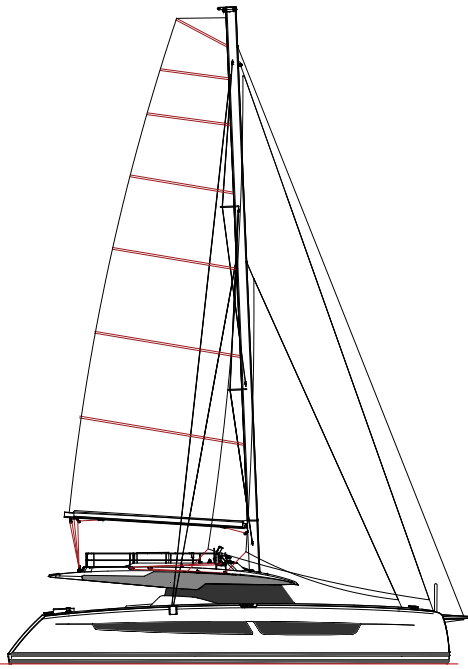

Characteristics

Hull length (L) 19,49 m
Overall Length (L) 20,46 m
Waterline length 19,33 m
Beam (I) 9,84 m
Draught 1,7 m
Air draught. 29,06 m
Overall height (H) 6,28 m
Free board 2,66 m
Underneath height 1,15 / 0,95
m
A 7,1 m
B 6,2 m
C 3,5 m
D 10,66 m
Mast length 25,26 m
Light displacement 35 000
kg
Load displacement 43 500 kg
Max load 8 500 kg

Sailing Area

Main 129 m²
Genoa 95 m²
Staysail 46 m²
Gennaker 200 m²

Volume and capacity

Cool volume > 0 340 L
Fresh water capacity 1050 L
Gasoil capacity 1400 L
Hot water capacity 150 L
std

Engine

Standard power 2 x 110 CV
Batterie capacity..... 1050 Ah 24 V

Dinghy and life raft

Life raft 2 x 10 pax Maxi
Life raft max. capacity MP 10
Dinghy max length 4,5 m
Davit max. load 250

New 67

Architect Berret Racoupeau
EC Certification..... 2017
Type..... Sailing Boat
Category..... A
Pax number Cat A 16
Pax number Cat B 16
Pax number Cat C 24
Pax number Cat D 30
Material Polyester Fiberglass
Certification type B CE de type
Certification Number

Characteristics

Hull length (L) 63,94 ft
Overall Length (L) 66,80 ft
Waterline length 63,42 ft
Beam (l) 32,28 ft
Draught 5,58 ft
Air draught. 95,34 ft
Overall height (H) 20,60 ft
Free board 8,73 ft
Underneath height 3,77 / 3,12 ft
A 23,3 ft
B 20,34 ft
C 11,48 ft
D 34,97 ft
Mast length 82,87 ft
Light displacement 35 000
kg
Load displacement 43 500 kg
Max load 8 500 kg