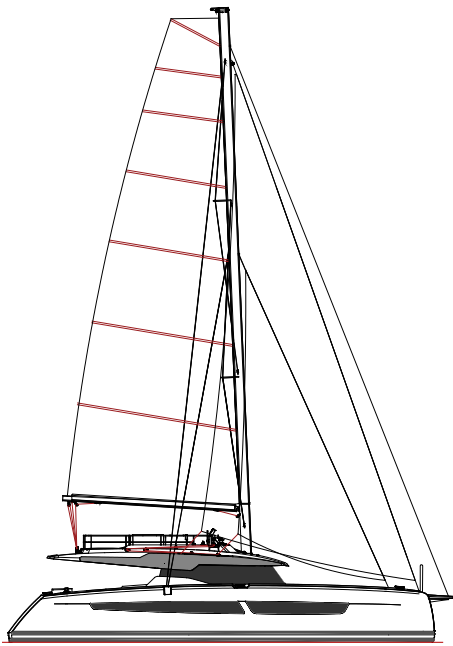

New 67

Architect Berret Racoupeau
EC Certification..... 2017
Type..... Sailing Boat
Category..... A
Pax number Cat A 16
Pax number Cat B 16
Pax number Cat C 24
Pax number Cat D 30
Material Polyester Fiberglass
Certification type B CE de type
Certification Number

Characteristics

Hull length (L) 19,49 m
Overall Length (L) 20,46 m
Waterline length 19,33 m
Beam (I) 9,84 m
Draught 1,7 m
Air draught. 29,06 m
Overall height (H) 6,28 m
Free board 2,66 m
Underneath height 1,15 / 0,95
m
A 7,1 m
B 6,2 m
C 3,5 m
D 10,66 m
Mast length 25,26 m
Light displacement 35 000
kg
Load displacement 43 500 kg
Max load 8 500 kg

Sailing Area

Main 129 m²
Genoa 95 m²
Staysail 46 m²
Gennaker 200 m²

Volume and capacity

Cool volume > 0 340 L
Fresh water capacity 1050 L
Gasoil capacity 1400 L
Hot water capacity 150 L
std

Engine

Standard power 2 x 110 CV
Batterie capacity..... 1050 Ah 24 V

Characteristics

Hull length (L) 63,94 ft
Overall Length (L) 66,80 ft
Waterline length 63,42 ft
Beam (l) 32,28 ft
Draught 5,58 ft
Air draught. 95,34 ft
Overall height (H) 20,60 ft
Free board 8,73 ft
Underneath height 3,77 / 3,12 ft
A 23,3 ft
B 20,34 ft
C 11,48 ft
D 34,97 ft
Mast length 82,87 ft
Light displacement 35 000
kg
Load displacement 43 500 kg
Max load 8 500 kg